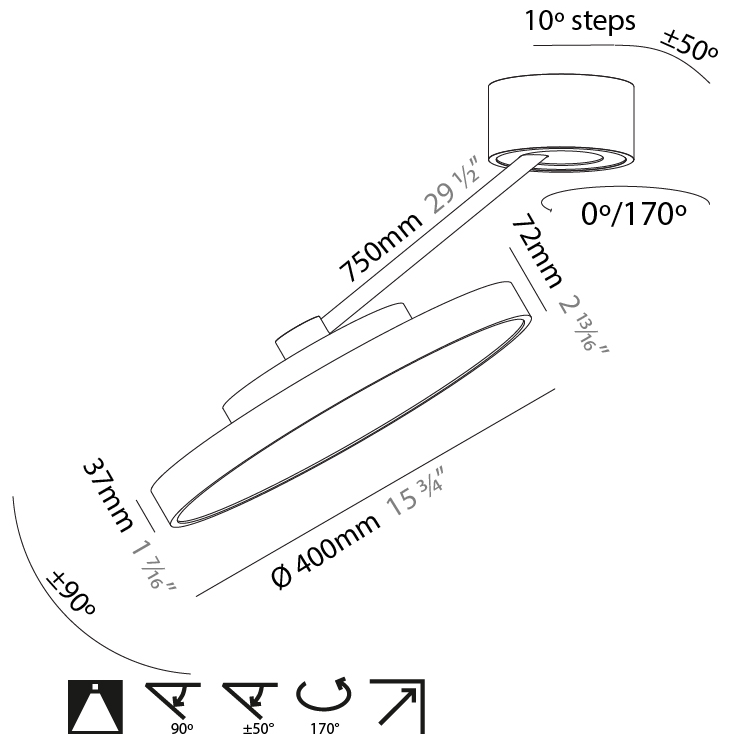

PHYSICAL

Shape: Round
Diameter (mm): 400
Diameter (in): 15 3/4
Height (mm): 72
Height (in): 2 13/16
Max. Overall Height (mm): 870
Max. Overall Height (in): 34 1/4
Extension (mm): 750
Extension (in): 29 1/2
Light Distribution: Adjustable / Direct
Weight (kg): 3.140
Weight (lbs): 6.922
Diffuser: PMMA - Opal / Micro-Prism / Sparkling Secret / Vintage Industrial
Fixture Finish: SSR / BKV / CWI / CRY / HAB / UFT / ITA / RUA / FTG / MYG / LOD / PUS / FRO / FUP / KIA / POP / BLS / SPG / MEY / GOH / GUM / CHC / COM / ABZ / JAG / OBR / MOS / ROR
Fixture Material: Extruded Aluminum / Steel

ELECTRICAL

Lamp Type: LED (Zhaga Standard)
Input Wattage (W): 17
Total Output Wattage (W): 16
Dimming: Tri-Mode (Non-Dimming and Phase Dimming (120Vac only) and 0-10V Dimming)
Driver Included: Yes
Driver Location: Integrated
Driver Type: Constant Current - Universal
Driver Class: Class 2
Input Voltage (V): 120 - 277
Constant Current (MA): 500

LED

Color Temperature (°K): 2700 / 3000 / 3500 / 4000
Max. Delivered Lumen (lm): 1807 / 1943 / 1951 / 1991
Nominal Lumen (lm): 2250 / 2420 / 2430 / 2480
CRI: >90 CRI
Lamp Life (hrs): 50000

OPTICAL

Adjustability: Rotational Canopy 170°; Tilting Canopy ±50°; Tilting Head ±90°

RATINGS AND CERTIFICATIONS

Certified By: Certified for North American Standards
IP rating: IP20