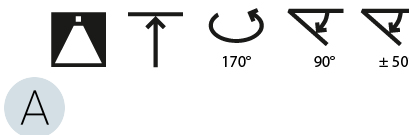

GENERAL

Series: Sign Diva Dancer
Subseries: Sign Diva Dancer Korona
Brand: Prolicht
Division: Architectural
Mounting Type: Suspension
Mounting Location: Ceiling
Subcategory: Pendant

PHYSICAL

Shape: Round
Diameter (mm): 570
Diameter (in): 22 7/16
Height (mm): 1620
Height (in): 63 3/4
Light Distribution: Adjustable / Direct
Weight (kg): 4.5
Weight (lbs): 9.9
Diffuser: PMMA - Opal / Micro-Prism / Sparkling Secret / Vintage Industrial
Fixture Finish: SSR / BKV / CWI / CRY / HAB / UFT / ITA / RUA / FTG / MYG / LOD / PUS / FRO / FUP / KIA / POP / BLS / SPG / MEY / GOH / GUM / CHC / COM / ABZ / JAG / OBR / MOS / ROR
Fixture Material: Extruded Aluminum / Steel

ELECTRICAL

Lamp Type: LED (Zhaga Standard)
Input Wattage (W): 58.3
Total Output Wattage (W): 46.9
Dimming: Tri-Mode (Non-Dimming and Phase Dimming (120Vac only) and 0-10V Dimming)
Driver Included: Yes
Driver Location: Integrated
Driver Type: Constant Current - Universal
Driver Class: Class 2
Input Voltage (V): 120 - 277
Constant Current (MA): 350

LED

Color Temperature (°K): 2700 / 3000 / 4000
Max. Delivered Lumen (lm): 5060 / 6320 / 6580
CRI: >90 CRI
Lamp Life (hrs): 50000

OPTICAL

Adjustability: Rotational Canopy 170°; Tilting Canopy ±50°; Tilting Head ±90°

RATINGS AND CERTIFICATIONS

Certified By: Certified for North American Standards
IP rating: IP20