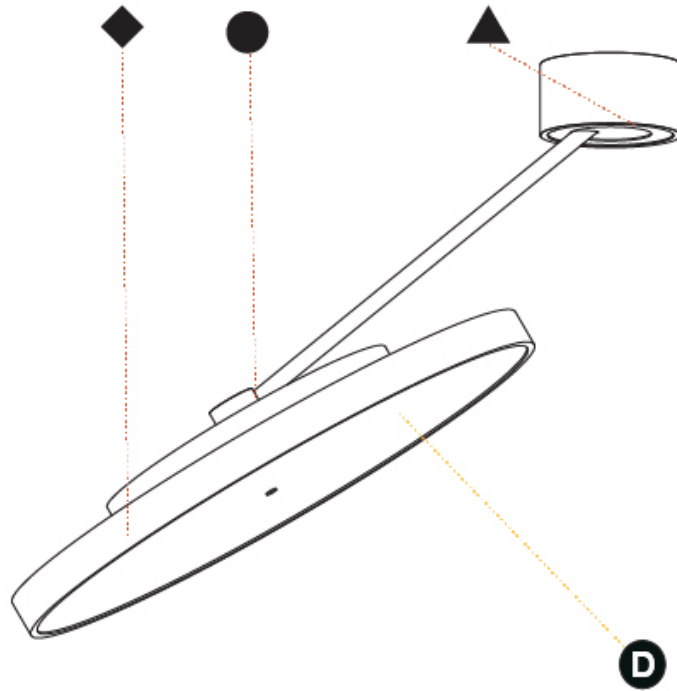

SIGN DIVA DANCER KORONA SUSPENSION

A300047-

PROJECT

TYPE

SPECIFIER

QUANTITY

DATE

A