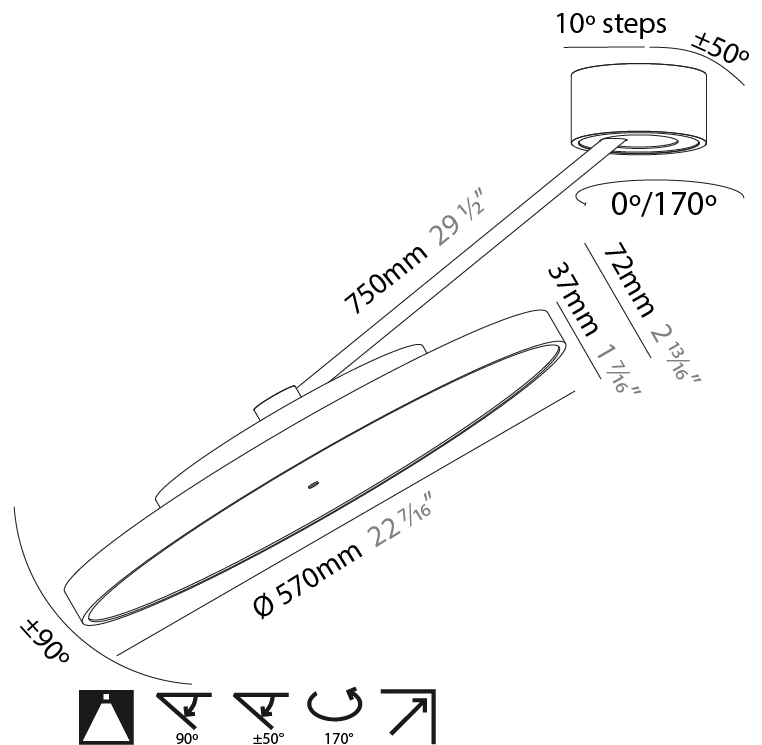

Series: Sign Diva Dancer
Subseries: Sign Diva Dancer
Brand: Prolicht
Division: Architectural
Mounting Type: Suspension
Mounting Location: Ceiling
Subcategory: Pendant

PHYSICAL

Shape: Round
Diameter (mm): 570
Diameter (in): 22 7/16
Height (mm): 72
Height (in): 2 13/16
Max. Overall Height (mm): 870
Max. Overall Height (in): 34 1/4
Extension (mm): 750
Extension (in): 29 1/2
Light Distribution: Adjustable / Direct
Weight (kg): 4.660
Weight (lbs): 10.273
Diffuser: PMMA - Opal / Micro-Prism / Sparkling Secret / Vintage Industrial
Fixture Finish: SSR / BKV / CWI / CRY / HAB / UFT / ITA / RUA / FTG / MYG / LOD / PUS / FRO / FUP / KIA / POP / BLS / SPG / MEY / GOH / GUM / CHC / COM / ABZ / JAG / OBR / MOS / ROR
Fixture Material: Extruded Aluminum / Steel

ELECTRICAL

Lamp Type: LED (Zhaga Standard)
Input Wattage (W): 49
Dimming: Tri-Mode (Non-Dimming and Phase Dimming (120Vac only) and 0-10V Dimming)
Driver Included: Yes
Driver Location: Integrated
Driver Type: Constant Current - Universal
Driver Class: Class 2
Input Voltage (V): 120 - 277
Constant Current (MA): 350

LED

Color Temperature (*K): 2700 / 3000 / 3500 / 4000
Max. Delivered Lumen (lm): 4978 / 5337 / 5384 / 5494
Nominal Lumen (lm): 6199 / 6646 / 6705 / 6842
CRI: >90 CRI
Lamp Life (hrs): 50000

OPTICAL

Adjustability: Rotational Canopy 170°; Tilting Canopy ±50°; Tilting Head ±90°

RATINGS AND CERTIFICATIONS

Certified By: Certified for North American Standards
IP rating: IP20