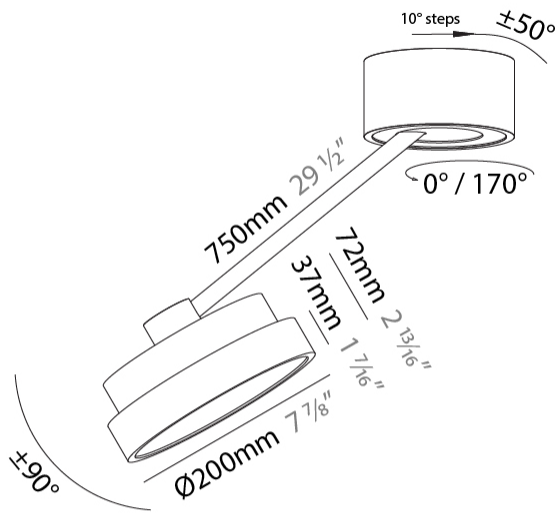

GENERAL

Series: Sign Diva Dancer
Subseries: Sign Diva Dancer
Brand: Prolicht
Division: Architectural
Mounting Type: Suspension
Mounting Location: Ceiling
Subcategory: Pendant

PHYSICAL

Shape: Round
Diameter (mm): 200
Diameter (in): 7 7/8
Height (mm): 72
Height (in): 2 13/16
Max. Overall Height (mm): 870
Max. Overall Height (in): 34 1/4
Extension (mm): 750
Extension (in): 29 1/2
Light Distribution: Adjustable / Direct
Weight (kg): 1.999
Weight (lbs): 4.407
Diffuser: PMMA - Opal / Micro-Prism / Sparkling Secret / Vintage Industrial
Fixture Finish: SSR / BKV / CWI / CRY / HAB / UFT / ITA / RUA / FTG / MYG / LOD / PUS / FRO / FUP / KIA / POP / BLS / SPG / MEY / GOH / GUM / CHC / COM / ABZ / JAG / OBR / MOS / ROR
Fixture Material: Extruded Aluminum / Steel

ELECTRICAL

Lamp Type: LED (Zhaga Standard)
Input Wattage (W): 10
Dimming: Tri-Mode (Non-Dimming and Phase Dimming (120Vac only) and 0-10V Dimming)
Driver Included: Yes
Driver Location: Integrated
Driver Type: Constant Current - Universal
Driver Class: Class 2
Input Voltage (V): 120 - 277
Constant Current (MA): 350

LED

Color Temperature (*K): 2700 / 3000 / 3500 / 4000
Max. Delivered Lumen (lm): 776 / 830 / 837 / 854
Nominal Lumen (lm): 1280 / 1370 / 1382 / 1410
CRI: >90 CRI
Lamp Life (hrs): 50000

OPTICAL

Adjustability: Rotational Canopy 170°; Tilting Canopy ±50°; Tilting Head ±90°

RATINGS AND CERTIFICATIONS

Certified By: Certified for North American Standards
IP rating: IP20