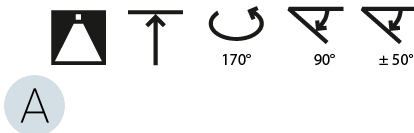

GENERAL

Series: Sign Diva Dancer
Subseries: Sign Diva Dancer Korona
Brand: Prolicht
Division: Architectural
Mounting Type: Suspension
Mounting Location: Ceiling
Subcategory: Pendant

PHYSICAL

Shape: Round
Diameter (mm): 1100
Diameter (in): 43 ⁵/₁₆
Height (mm): 870
Height (in): 34 ¹/₄
Light Distribution: Adjustable / Direct
Weight (kg): 16.1
Weight (lbs): 35.42
Diffuser: PMMA - Opal / Micro-Prism / Sparkling Secret / Vintage Industrial
Fixture Finish: SSR / BKV / CWI / CRY / HAB / UFT / ITA / RUA / FTG / MYG / LOD / PUS / FRO / FUP / KIA / POP / BLS / SPG / MEY / GOH / GUM / CHC / COM / ABZ / JAG / OBR / MOS / ROR
Fixture Material: Extruded Aluminum / Steel

ELECTRICAL

Lamp Type: LED (Zhaga Standard)
Input Wattage (W): 169.4
Total Output Wattage (W): 135
Dimming: Tri-Mode (Non-Dimming and Phase Dimming (120Vac only) and 0-10V Dimming)
Driver Included: Yes
Driver Location: Integrated
Driver Type: Constant Current - Universal
Driver Class: Class 2
Input Voltage (V): 120 - 277
Constant Current (MA): 350

LED

Color Temperature (°K): 2700 / 3000 / 4000
Max. Delivered Lumen (lm): 19520 / 19933 / 20340
CRI: >90 CRI
Lamp Life (hrs): 50000

OPTICAL

Adjustability: Rotational Canopy 170°; Tilting Canopy ±50°; Tilting Head ±90°

RATINGS AND CERTIFICATIONS

Certified By: Certified for North American Standards
IP rating: IP20