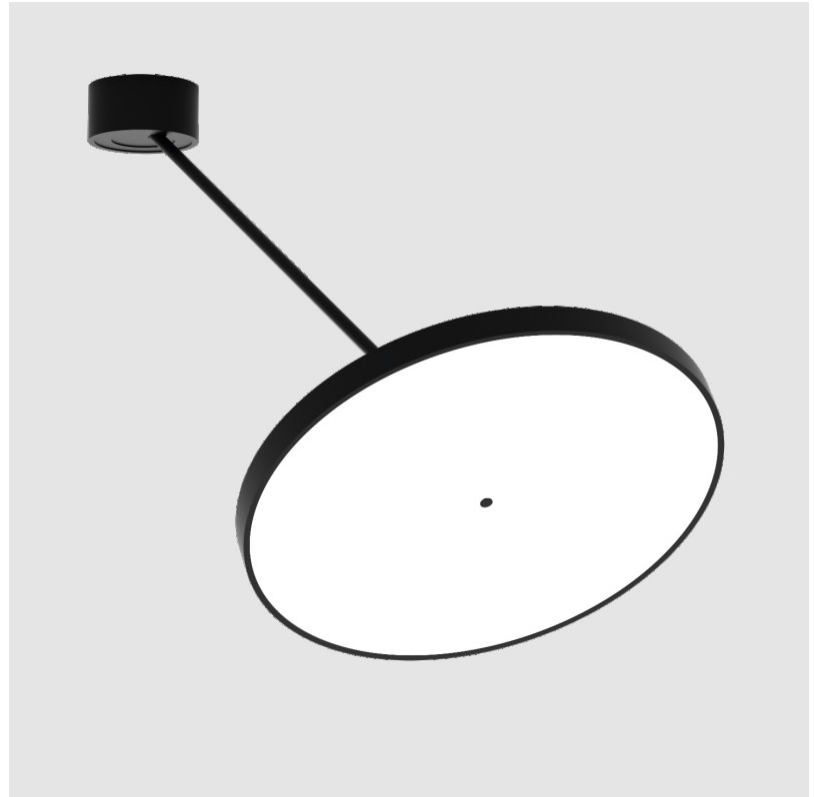

GENERAL

Series: Sign Diva Dancer
Subseries: Sign Diva Dancer
Brand: Prolicht
Division: Architectural
Mounting Type: Suspension
Mounting Location: Ceiling
Subcategory: Pendant

PHYSICAL

Shape: Round
Diameter (mm): 570
Diameter (in): 22 ⁷/₁₆
Height (mm): 870
Depth (mm): 72
Height (in): 34 ¹/₄
Depth (in): 2 ¹³/₁₆
Extension (mm): 750
Extension (in): 29 ¹/₂
Light Distribution: Adjustable / Direct
Weight (kg): 4.660
Weight (lbs): 10.273
Diffuser: PMMA - Opal / Micro-Prism / Sparkling Secret / Vintage Industrial
Fixture Finish: SSR / BKV / CWI / CRY / HAB / UFT / ITA / RUA / FTG / MYG / LOD / PUS / FRO / FUP / KIA / POP / BLS / SPG / MEY / GOH / GUM / CHC / COM / ABZ / JAG / OBR / MOS / ROR
Fixture Material: Extruded Aluminum / Steel

ELECTRICAL

Lamp Type: LED (Zhaga Standard)
Input Wattage (W): 49
Dimming: Tri-Mode (Non-Dimming and Phase Dimming (120Vac only) and 0-10V Dimming)
Driver Included: Yes
Driver Location: Integrated
Driver Type: Constant Current - Universal
Driver Class: Class 2
Input Voltage (V): 120 - 277
Constant Current (MA): 350

LED

Color Temperature (°K): 2700 / 3000 / 3500 / 4000
Max. Delivered Lumen (lm): 4978 / 5337 / 5384 / 5494
Nominal Lumen (lm): 6199 / 6646 / 6705 / 6842
CRI: >90 CRI
Lamp Life (hrs): 50000

OPTICAL

Adjustability: Rotational Canopy 170°; Tilting Canopy ±50°; Tilting Head ±90°

RATINGS AND CERTIFICATIONS

Certified By: Certified for North American Standards
IP rating: IP20