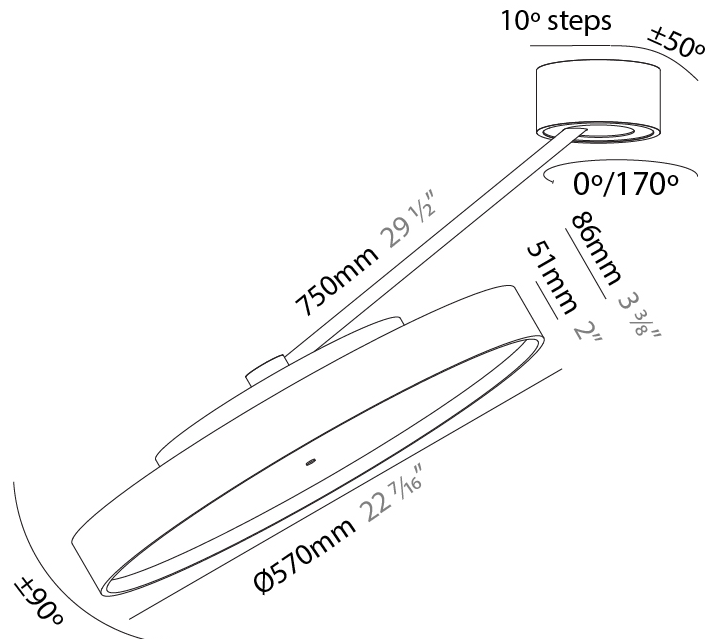

GENERAL

Series: Sign Diva Dancer
Subseries: Sign Diva Dancer Korona
Brand: Prolicht
Division: Architectural
Mounting Type: Suspension
Mounting Location: Ceiling
Subcategory: Pendant

PHYSICAL

Shape: Round
Diameter (mm): 570
Diameter (in): 22 ⁷/₁₆
Height (mm): 870
Depth (mm): 86
Height (in): 34 ¹/₄
Depth (in): 3 ³/₈
Light Distribution: Adjustable / Direct
Weight (kg): 5
Weight (lbs): 11.023

Diffuser: PMMA - Opal / Micro-Prism / Sparkling Secret / Vintage Industrial

Fixture Finish: SSR / BKV / CWI / CRY / HAB / UFT / ITA / RUA / FTG / MYG / LOD / PUS / FRO / FUP / KIA / POP / BLS / SPG / MEY / GOH / GUM / CHC / COM / ABZ / JAG / OBR / MOS / ROR

Fixture Material: Extruded Aluminum / Steel

ELECTRICAL

Lamp Type: LED (Zhaga Standard)
Input Wattage (W): 52.8
Total Output Wattage (W): 47.52
Dimming: Tri-Mode (Non-Dimming and Phase Dimming (120Vac only) and 0-10V Dimming)
Driver Included: Yes
Driver Location: Integrated
Driver Type: Constant Current - Universal
Driver Class: Class 2
Input Voltage (V): 120 - 277
Constant Current (MA): 350

LED

Color Temperature (*K): 2700 / 3000 / 3500 / 4000
Max. Delivered Lumen (lm): 5060 / 6320 / 6448 / 6580
CRI: >90 CRI
Lamp Life (hrs): 50000

OPTICAL

Adjustability: Rotational Canopy 170°; Tilting Canopy ±50°; Tilting Head ±90°

RATINGS AND CERTIFICATIONS

Certified By: Certified for North American Standards
IP rating: IP20