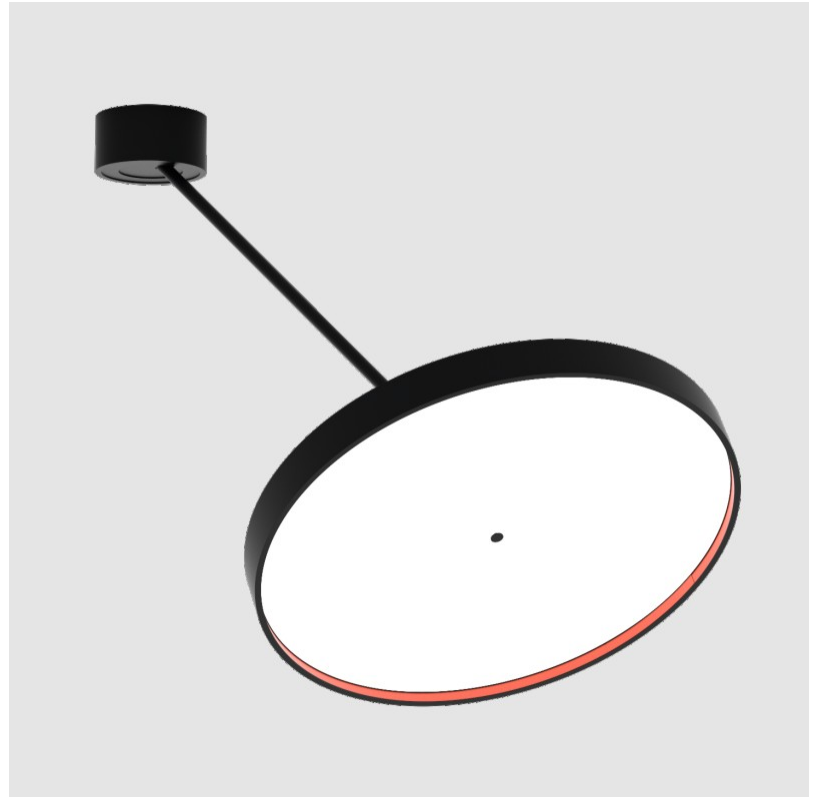

GENERAL

Series: Sign Diva Dancer
Subseries: Sign Diva Dancer Korona
Brand: Prolicht
Division: Architectural
Mounting Type: Suspension
Mounting Location: Ceiling
Subcategory: Pendant

PHYSICAL

Shape: Round
Diameter (mm): 570
Diameter (in): 22 ⁷/₁₆
Height (mm): 870
Depth (mm): 86
Height (in): 34 ¹/₄
Depth (in): 3 ³/₈
Light Distribution: Adjustable / Direct
Weight (kg): 5
Weight (lbs): 11.023

Diffuser: PMMA - Opal / Micro-Prism / Sparkling Secret / Vintage Industrial

Fixture Finish: SSR / BKV / CWI / CRY / HAB / UFT / ITA / RUA / FTG / MYG / LOD / PUS / FRO / FUP / KIA / POP / BLS / SPG / MEY / GOH / GUM / CHC / COM / ABZ / JAG / OBR / MOS / ROR

Fixture Material: Extruded Aluminum / Steel

ELECTRICAL

Lamp Type: LED (Zhaga Standard)
Input Wattage (W): 52.8
Total Output Wattage (W): 47.52
Dimming: Tri-Mode (Non-Dimming and Phase Dimming (120Vac only) and 0-10V Dimming)
Driver Included: Yes
Driver Location: Integrated
Driver Type: Constant Current - Universal
Driver Class: Class 2
Input Voltage (V): 120 - 277
Constant Current (MA): 350

LED

Color Temperature (*K): 2700 / 3000 / 3500 / 4000
Max. Delivered Lumen (lm): 5060 / 6320 / 6448 / 6580
CRI: >90 CRI
Lamp Life (hrs): 50000

OPTICAL

Adjustability: Rotational Canopy 170°; Tilting Canopy ±50°; Tilting Head ±90°

RATINGS AND CERTIFICATIONS

Certified By: Certified for North American Standards
IP rating: IP20