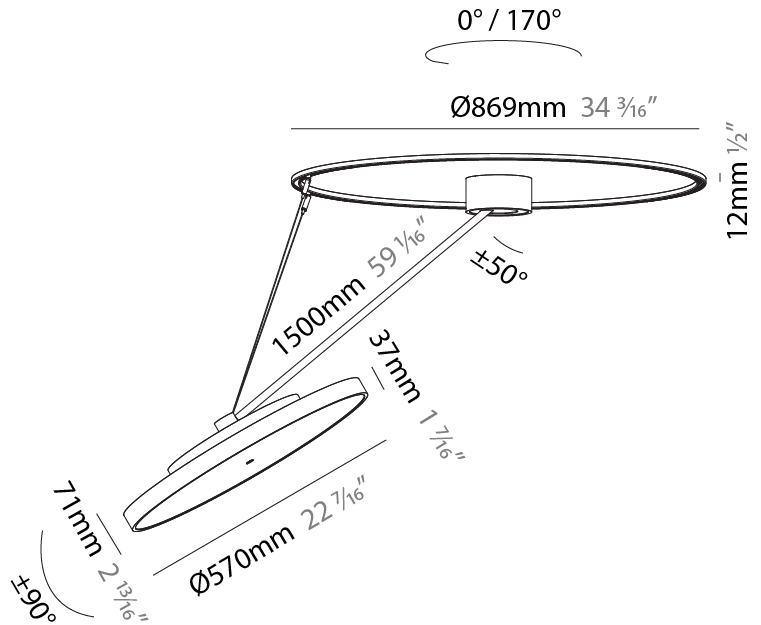

GENERAL

Series: Sign Diva Dancer
Subseries: Sign Diva Dancer
Brand: Prolicht
Division: Architectural
Mounting Type: Suspension
Mounting Location: Ceiling
Subcategory: Pendant

PHYSICAL

Shape: Round
Diameter (mm): 570
Diameter (in): 22 7/16
Height (mm): 1620
Height (in): 63 3/4
Light Distribution: Adjustable / Direct
Weight (kg): 6.0
Weight (lbs): 13.22
Diffuser: PMMA - Opal / Micro-Prism / Sparkling Secret / Vintage Industrial
Fixture Finish: SSR / BKV / CWI / CRY / HAB / UFT / ITA / RUA / FTG / MYG / LOD / PUS / FRO / FUP / KIA / POP / BLS / SPG / MEY / GOH / GUM / CHC / COM / ABZ / JAG / OBR / MOS / ROR
Fixture Material: Extruded Aluminum / Steel

ELECTRICAL

Lamp Type: LED (Zhaga Standard)
Input Wattage (W): 58.3
Total Output Wattage (W): 46.9
Dimming: Tri-Mode (Non-Dimming and Phase Dimming (120Vac only) and 0-10V Dimming)
Driver Included: Yes
Driver Location: Integrated
Driver Type: Constant Current - Universal
Driver Class: Class 2
Input Voltage (V): 120 - 277
Constant Current (MA): 350

LED

Color Temperature (°K): 3000 / 3500 / 4000
Max. Delivered Lumen (lm): 6120 / 6233 / 6360
CRI: >90 CRI
Lamp Life (hrs): 50000

OPTICAL

Adjustability: Rotational Canopy 170°; Tilting Canopy ±50°; Tilting Head ±90°

RATINGS AND CERTIFICATIONS

Certified By: Certified for North American Standards
IP rating: IP20