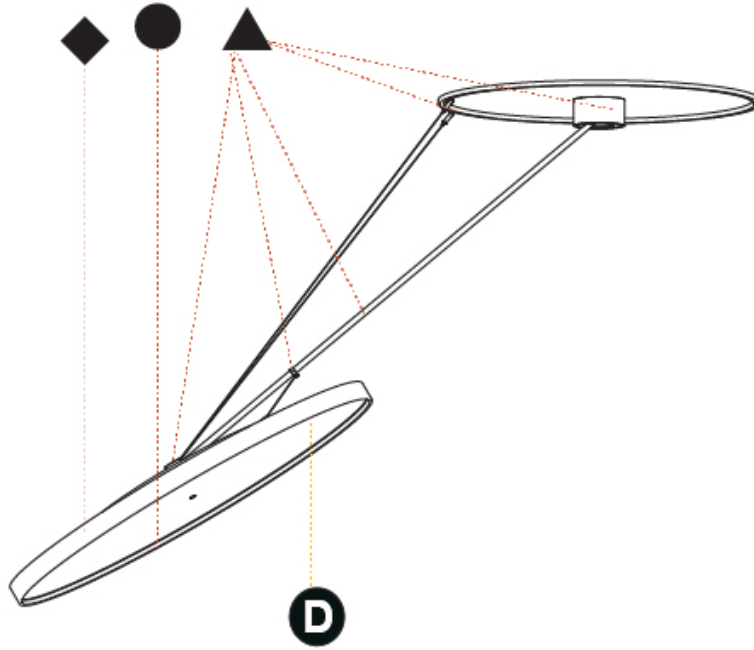

SIGN DIVA DANCER KORONA SUSPENSION

A30884-

PROJECT

TYPE

SPECIFIER

QUANTITY

DATE