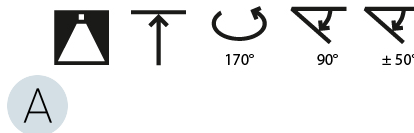

GENERAL

Series: Sign Diva Dancer
Subseries: Sign Diva Dancer Korona
Brand: Prolicht
Division: Architectural
Mounting Type: Suspension
Mounting Location: Ceiling
Subcategory: Pendant

PHYSICAL

Shape: Round
Diameter (mm): 850
Diameter (in): 33 7/16
Height (mm): 1620
Height (in): 63 3/4
Light Distribution: Adjustable / Direct
Weight (kg): 11.67
Weight (lbs): 25.67
Diffuser: PMMA - Opal / Micro-Prism / Sparkling Secret / Vintage Industrial
Fixture Finish: SSR / BKV / CWI / CRY / HAB / UFT / ITA / RUA / FTG / MYG / LOD / PUS / FRO / FUP / KIA / POP / BLS / SPG / MEY / GOH / GUM / CHC / COM / ABZ / JAG / OBR / MOS / ROR
Fixture Material: Extruded Aluminum / Steel

ELECTRICAL

Lamp Type: LED (Zhaga Standard)
Input Wattage (W): 96.8
Total Output Wattage (W): 76.8
Dimming: Tri-Mode (Non-Dimming and Phase Dimming (120Vac only) and 0-10V Dimming)
Driver Included: Yes
Driver Location: Integrated
Driver Type: Constant Current - Universal
Driver Class: Class 2
Input Voltage (V): 120 - 277
Constant Current (MA): 600

LED

Color Temperature (°K): 2700 / 3000 / 4000
Max. Delivered Lumen (lm): 11160 / 11388 / 11620
CRI: >90 CRI
Lamp Life (hrs): 50000

OPTICAL

Adjustability: Rotational Canopy 170°; Tilting Canopy ±50°; Tilting Head ±90°

RATINGS AND CERTIFICATIONS

Certified By: Certified for North American Standards
IP rating: IP20