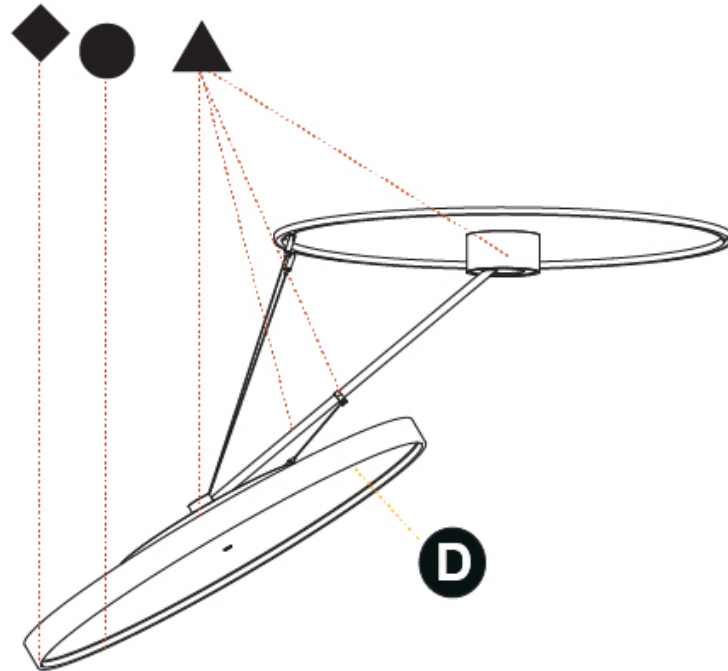

SIGN DIVA DANCER KORONA SUSPENSION

A30881-

PROJECT
TYPE
SPECIFIER
QUANTITY
DATE