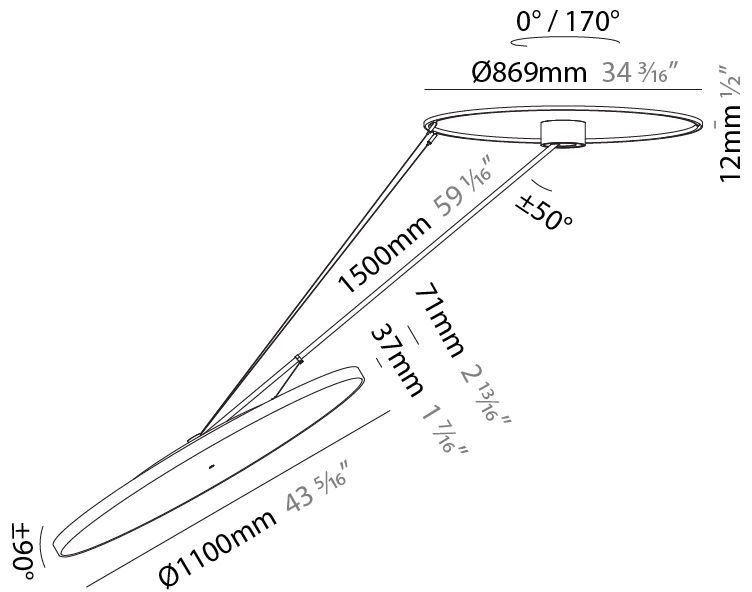

GENERAL

Series: Sign Diva Dancer
Subseries: Sign Diva Dancer
Brand: Prolicht
Division: Architectural
Mounting Type: Suspension
Mounting Location: Ceiling
Subcategory: Pendant

PHYSICAL

Shape: Round
Diameter (mm): 1100
Diameter (in): 43 5/16
Height (mm): 1620
Height (in): 63 3/4
Light Distribution: Adjustable / Direct
Weight (kg): 16
Weight (lbs): 35.2
Diffuser: PMMA - Opal / Micro-Prism / Sparkling Secret / Vintage Industrial
Fixture Finish: SSR / BKV / CWI / CRY / HAB / UFT / ITA / RUA / FTG / MYG / LOD / PUS / FRO / FUP / KIA / POP / BLS / SPG / MEY / GOH / GUM / CHC / COM / ABZ / JAG / OBR / MOS / ROR
Fixture Material: Extruded Aluminum / Steel

ELECTRICAL

Lamp Type: LED (Zhaga Standard)
Input Wattage (W): 169.4
Total Output Wattage (W): 135
Dimming: Tri-Mode (Non-Dimming and Phase Dimming (120Vac only) and 0-10V Dimming)
Driver Included: Yes
Driver Location: Integrated
Driver Type: Constant Current - Universal
Driver Class: Class 2
Input Voltage (V): 120 - 277
Constant Current (MA): 600

LED

Color Temperature (°K): 3000 / 3500 / 4000
Max. Delivered Lumen (lm): 19520 / 19933 / 20340
CRI: >90 CRI
Lamp Life (hrs): 50000

OPTICAL

Adjustability: Rotational Canopy 170°; Tilting Canopy ±50°; Tilting Head ±90°

RATINGS AND CERTIFICATIONS

Certified By: Certified for North American Standards
IP rating: IP20