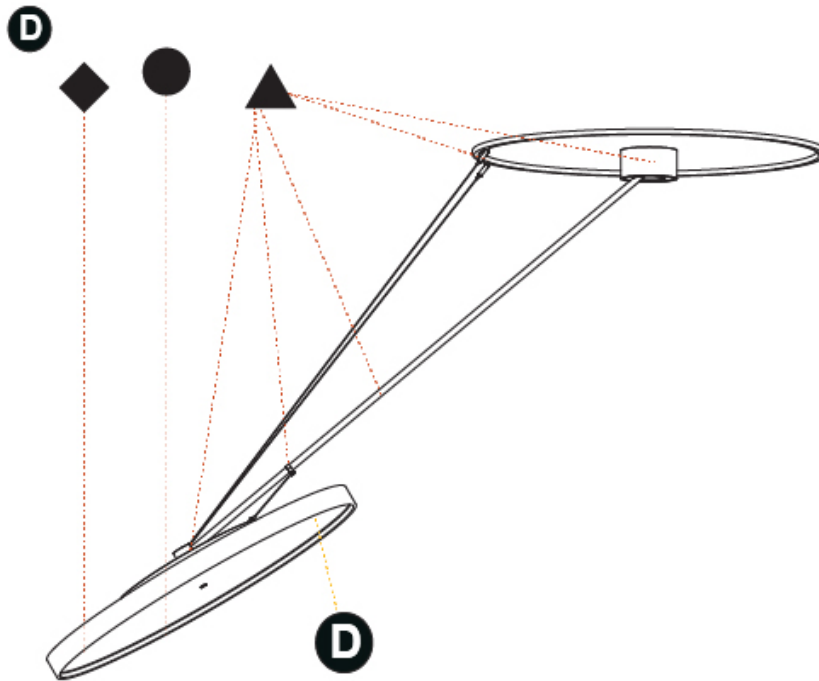

SIGN DIVA DANCER KORONA SUSPENSION

A30882-

PROJECT	_____
TYPE	_____
SPECIFIER	_____
QUANTITY	_____
DATE	_____