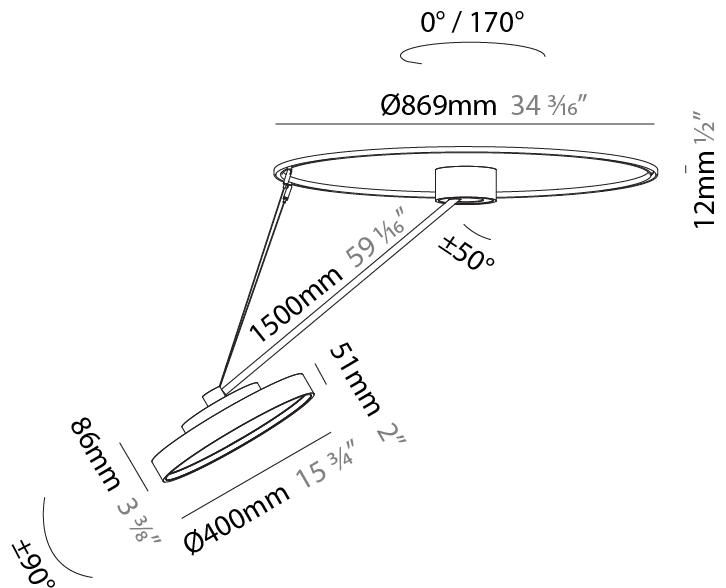

GENERAL

Series: Sign Diva Dancer
Subseries: Sign Diva Dancer Korona
Brand: Prolicht
Division: Architectural
Mounting Type: Suspension
Mounting Location: Ceiling
Subcategory: Pendant

PHYSICAL

Shape: Round
Diameter (mm): 400
Diameter (in): 15 3/4
Height (mm): 1620
Height (in): 63 3/4
Light Distribution: Adjustable / Direct
Weight (kg): 5
Weight (lbs): 11
Diffuser: PMMA - Opal / Micro-Prism / Sparkling Secret / Vintage Industrial
Fixture Finish: SSR / BKV / CWI / CRY / HAB / UFT / ITA / RUA / FTG / MYG / LOD / PUS / FRO / FUP / KIA / POP / BLS / SPG / MEY / GOH / GUM / CHC / COM / ABZ / JAG / OBR / MOS / ROR
Fixture Material: Extruded Aluminum / Steel

ELECTRICAL

Lamp Type: LED (Zhaga Standard)
Input Wattage (W): 17.0
Total Output Wattage (W): 15.4
Dimming: Tri-Mode (Non-Dimming and Phase Dimming (120Vac only) and 0-10V Dimming)
Driver Included: Yes
Driver Location: Integrated
Driver Type: Constant Current - Universal
Driver Class: Class 2
Input Voltage (V): 120 - 277
Constant Current (MA): 500

LED

Color Temperature (°K): 2700 / 3000 / 3500 / 4000
Max. Delivered Lumen (lm): 1807 / 1943 / 1951 / 1991
Nominal Lumen (lm): 2250 / 2420 / 2430 / 2480
CRI: >90 CRI
Lamp Life (hrs): 50000

OPTICAL

Adjustability: Rotational Canopy 170°; Tilting Canopy ±50°; Tilting Head ±90°

RATINGS AND CERTIFICATIONS

Certified By: Certified for North American Standards
IP rating: IP20