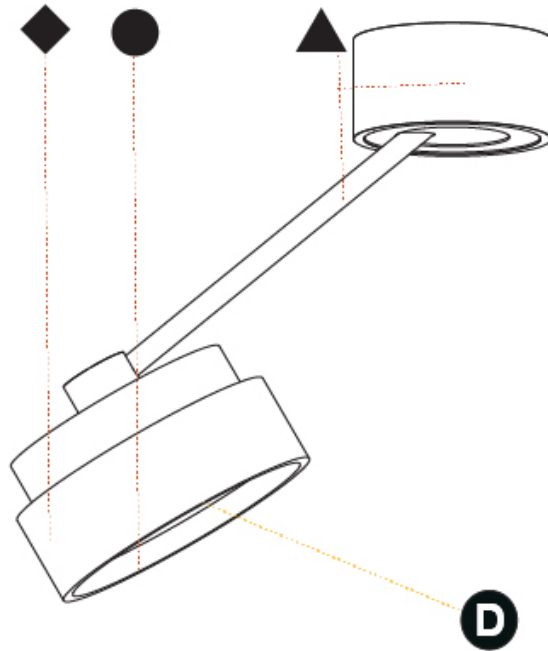

SIGN DIVA DANCER SUSPENSION

A300037-

PROJECT	_____
TYPE	_____
SPECIFIER	_____
QUANTITY	_____
DATE	_____

A