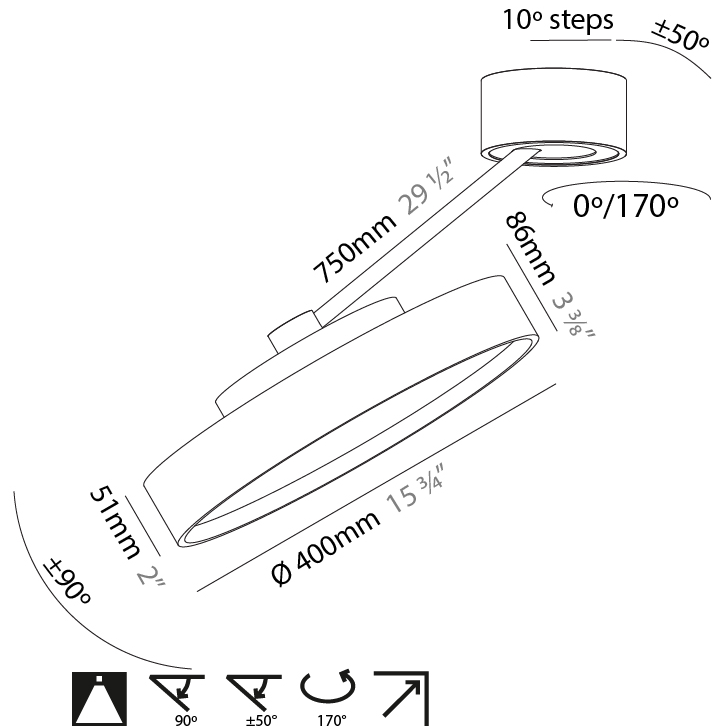

GENERAL

Series: Sign Diva Dancer
Subseries: Sign Diva Dancer Korona
Brand: Prolicht
Division: Architectural
Mounting Type: Suspension
Mounting Location: Ceiling
Subcategory: Pendant

PHYSICAL

Shape: Round
Diameter (mm): 400
Diameter (in): 15 3/4
Height (mm): 870
Depth (mm): 86
Height (in): 34 1/4
Depth (in): 3 3/8
Light Distribution: Adjustable / Direct
Weight (kg): 3.5
Weight (lbs): 7.716

Diffuser: PMMA - Opal / Micro-Prism / Sparkling Secret / Vintage Industrial

Fixture Finish: SSR / BKV / CWI / CRY / HAB / UFT / ITA / RUA / FTG / MYG / LOD / PUS / FRO / FUP / KIA / POP / BLS / SPG / MEY / GOH / GUM / CHC / COM / ABZ / JAG / OBR / MOS / ROR

Fixture Material: Extruded Aluminum / Steel

ELECTRICAL

Lamp Type: LED (Zhaga Standard)
Input Wattage (W): 17.9
Total Output Wattage (W): 16
Dimming: Tri-Mode (Non-Dimming and Phase Dimming (120Vac only) and 0-10V Dimming)
Driver Included: Yes
Driver Location: Integrated
Driver Type: Constant Current - Universal
Driver Class: Class 2
Input Voltage (V): 120 - 277
Constant Current (MA): 500

LED

Color Temperature (*K): 2700 / 3000 / 3500 / 4000
Max. Delivered Lumen (lm): 1870 / 2340 / 2372 / 2420
CRI: >90 CRI
Lamp Life (hrs): 50000

OPTICAL

Adjustability: Rotational Canopy 170°; Tilting Canopy ±50°; Tilting Head ±90°

RATINGS AND CERTIFICATIONS

Certified By: Certified for North American Standards
IP rating: IP20